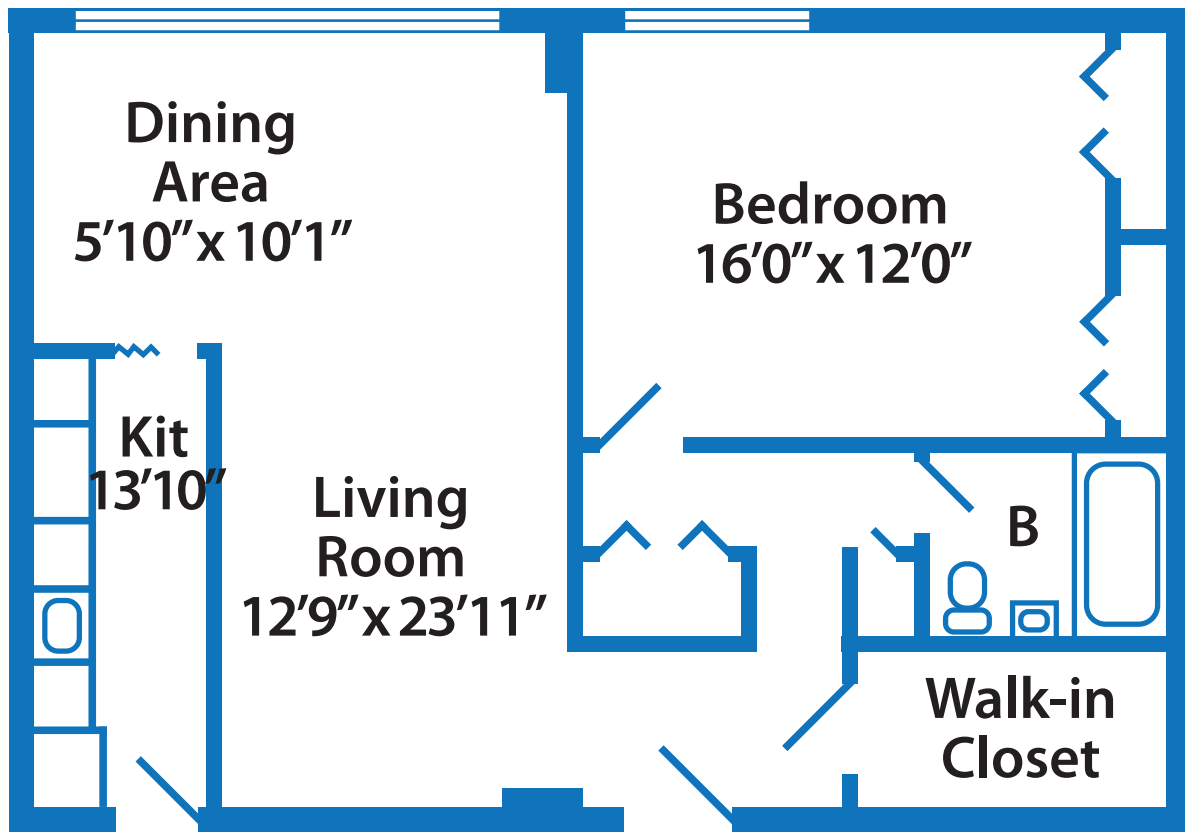

Unit 19

840 SqF

Unit Plan

Areas are approximate