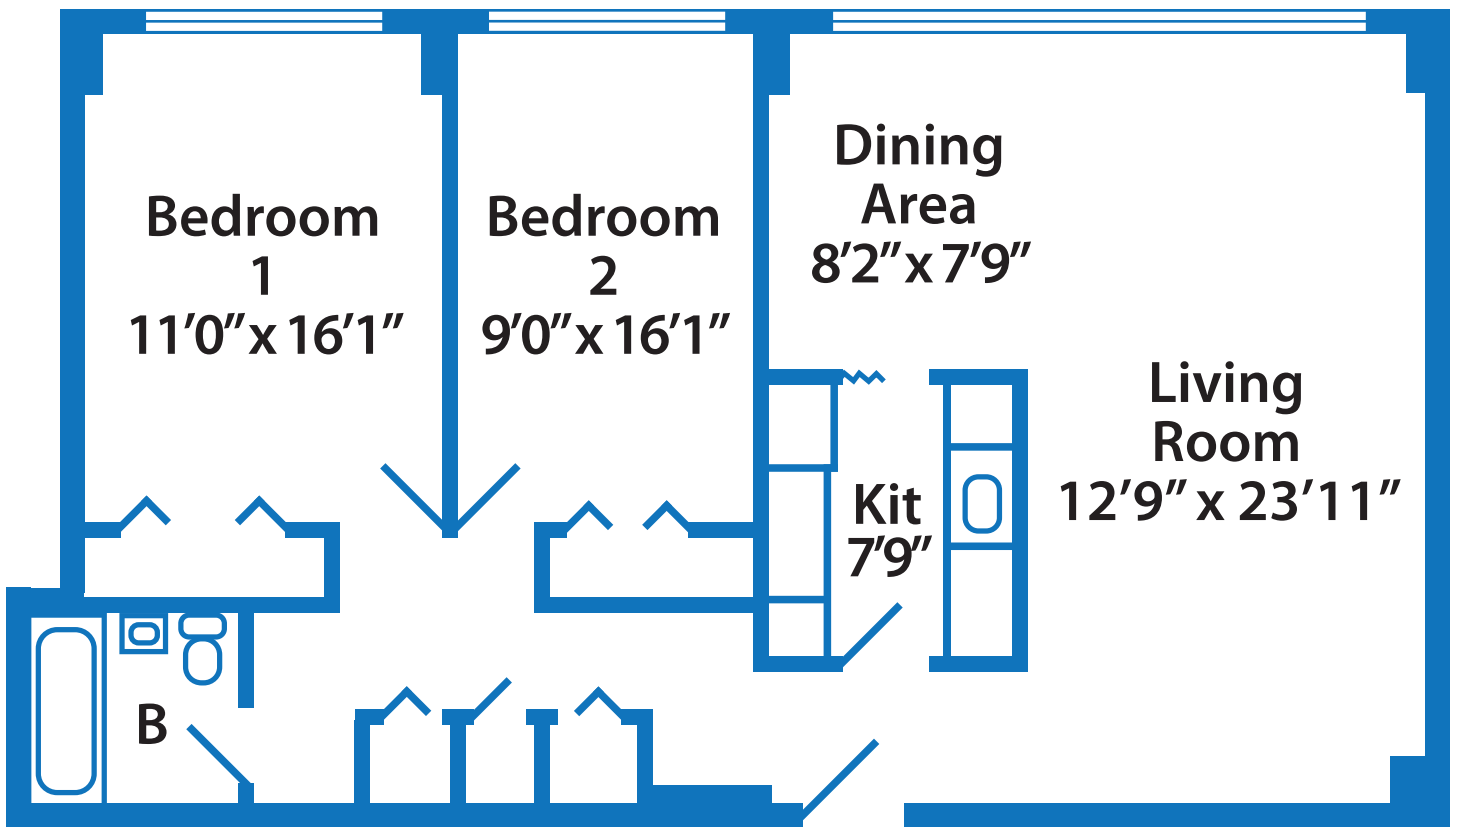

Unit 17

855 SqF

Unit Plan

Areas are approximate

5410 Connecticut Ave NW, Washington DC, 20015

Unit 18

950 SqF

Unit Plan

Areas are approximate

5410 Connecticut Ave NW, Washington DC, 20015

Unit 19

840 SqF

Unit Plan

Areas are approximate

5410 Connecticut Ave NW, Washington DC, 20015