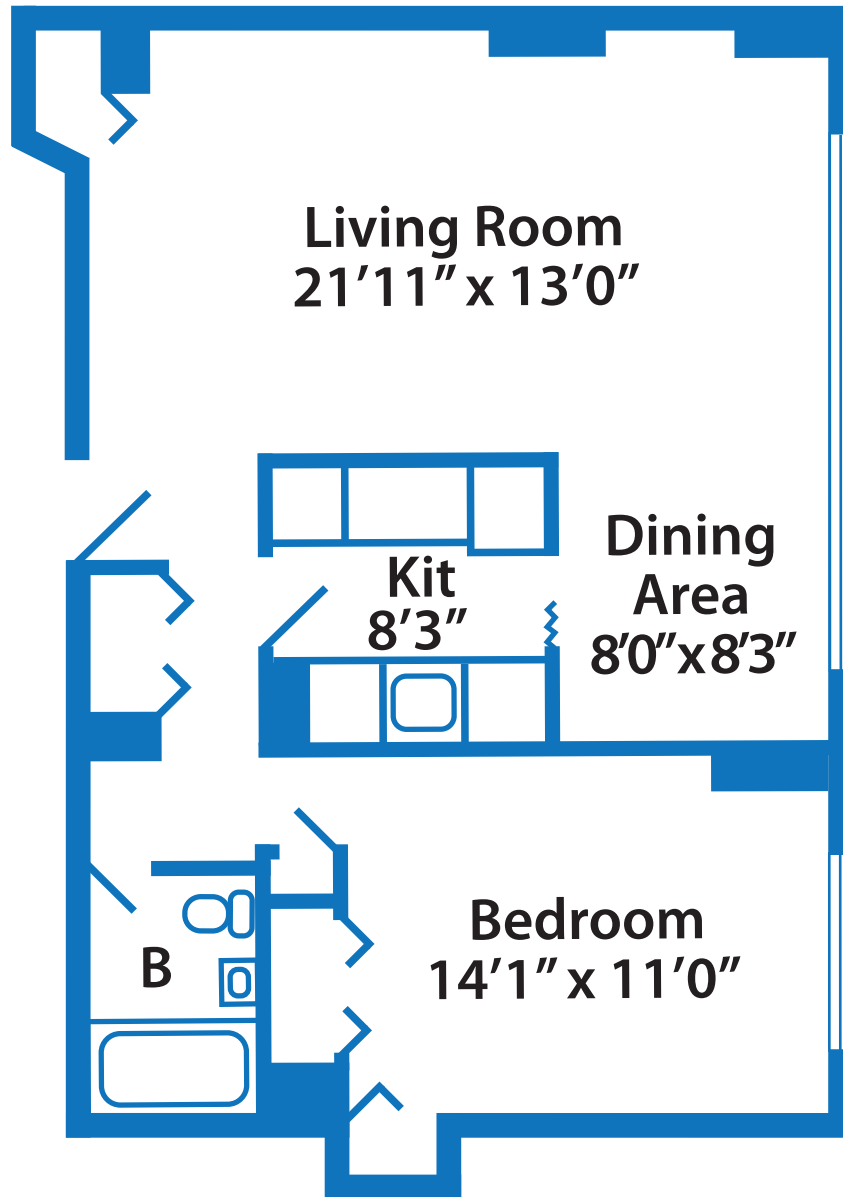

Unit 4

695 SqF

Unit Plan

Areas are approximate