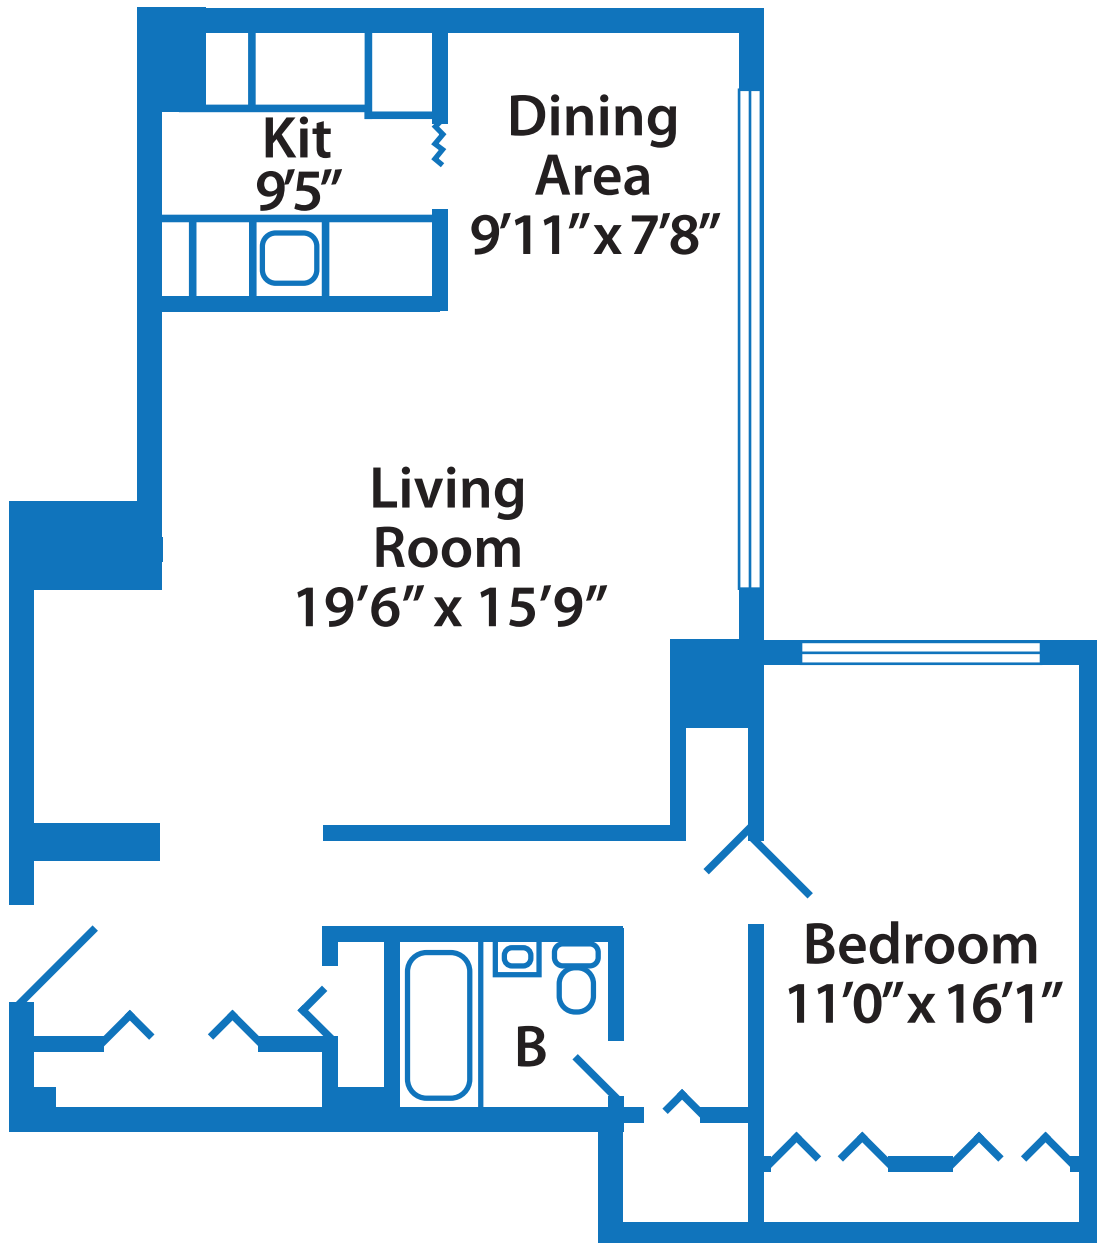

Unit 17

855 SqF

Unit Plan

Areas are approximate