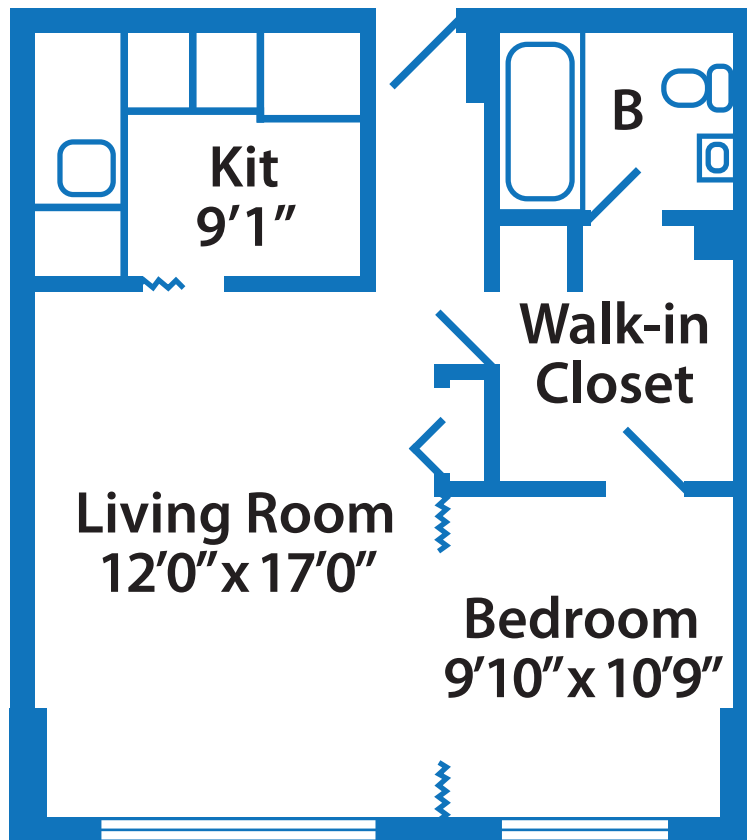

Unit 9

510 SqF

Unit Plan

Areas are approximate

5410 Connecticut Ave NW, Washington DC, 20015

Unit 10

510 SqF

Unit Plan