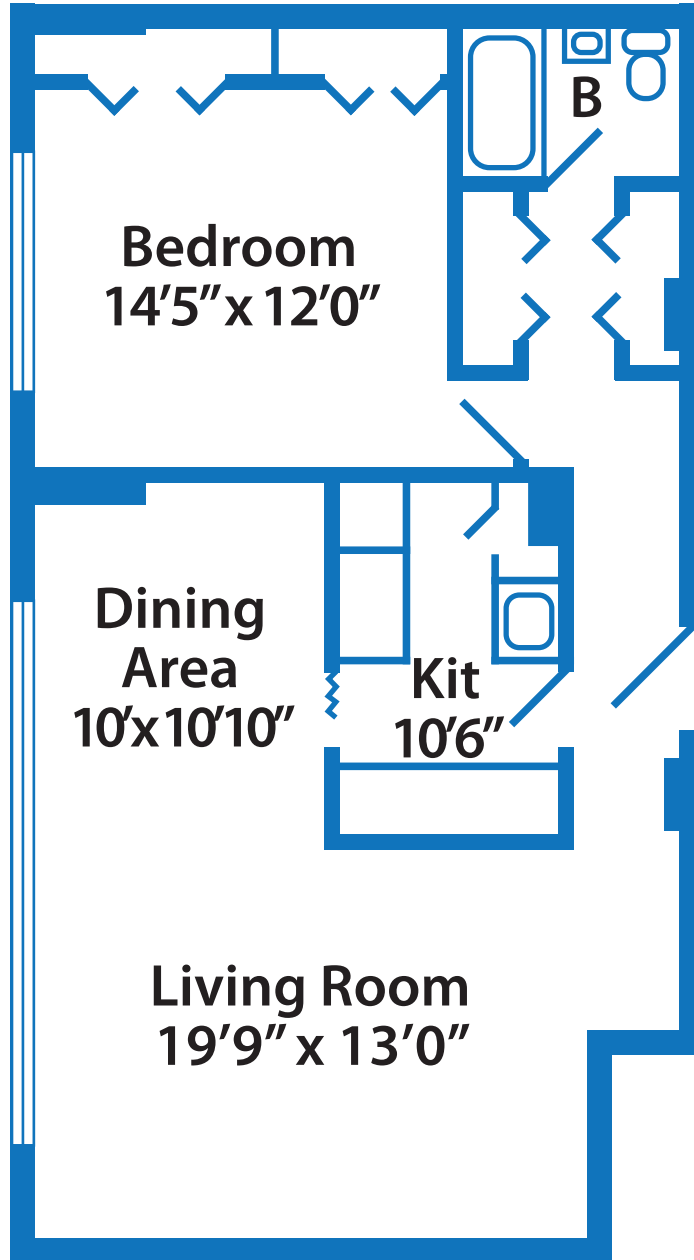

1020 SqF

Unit Plan

Areas are approximate

5410 Connecticut Ave NW, Washington DC, 20015

Unit 13

800 SqF

Unit Plan

Areas are approximate

5410 Connecticut Ave NW, Washington DC, 20015

Unit 14

800 SqF

Unit Plan

Areas are approximate

5410 Connecticut Ave NW, Washington DC, 20015

Unit 15

670 SqF