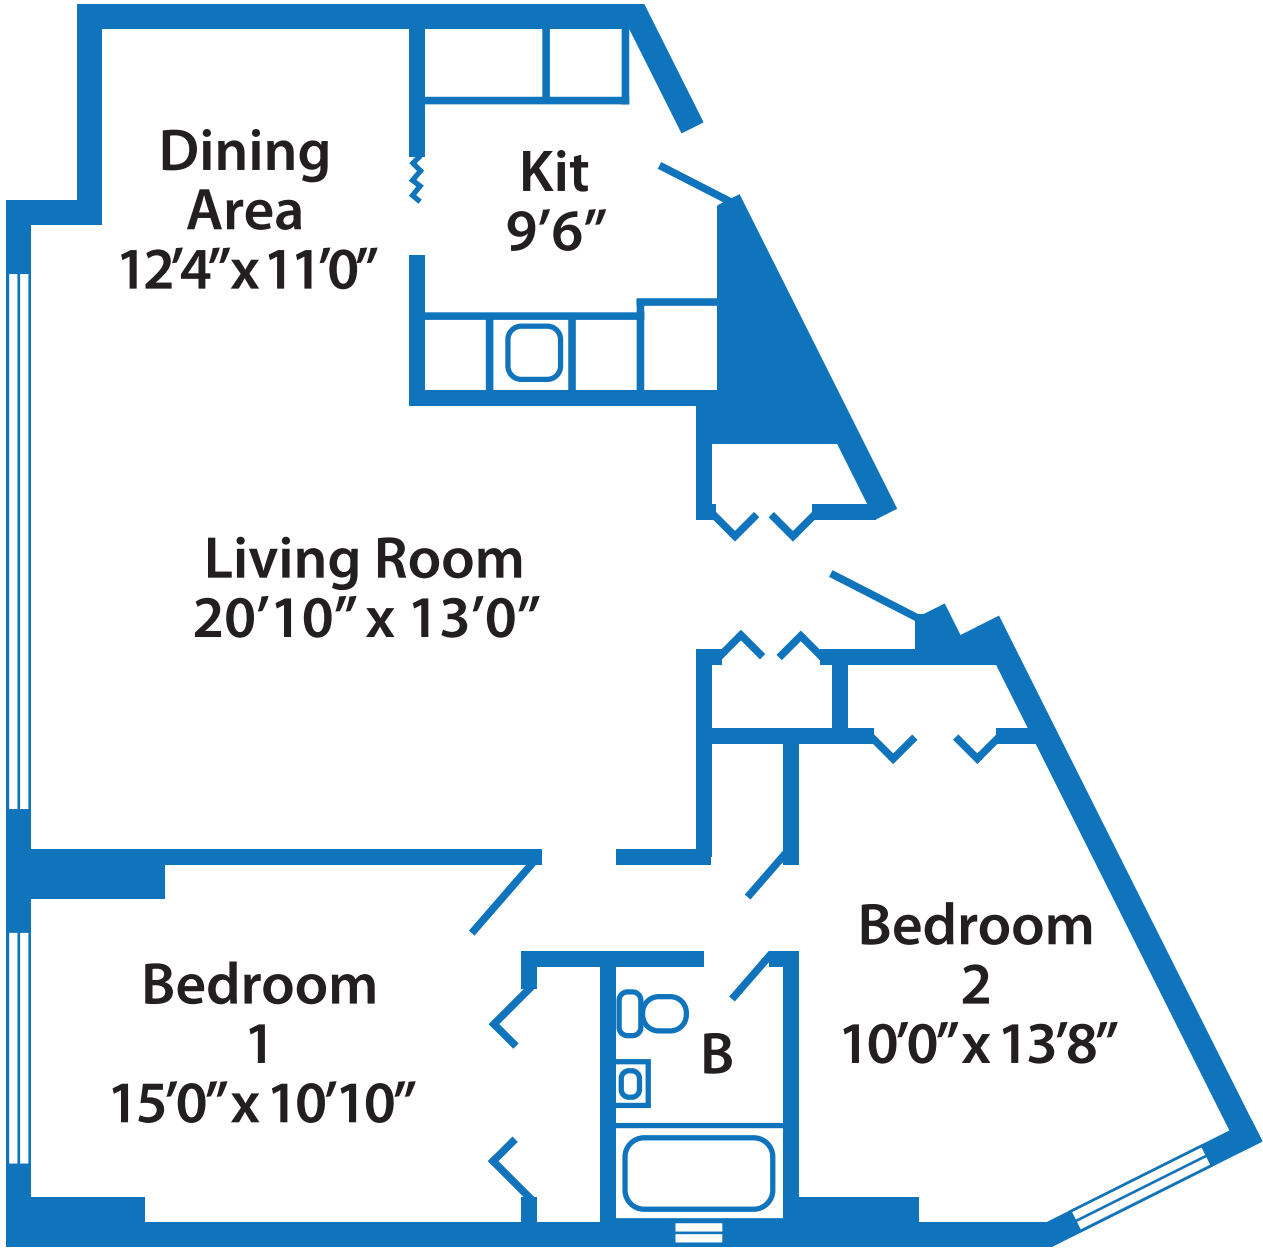

695 SqF

Unit Plan

Areas are approximate

5410 Connecticut Ave NW, Washington DC, 20015

Unit 5

1035 SqF

Unit Plan

Areas are approximate

5410 Connecticut Ave NW, Washington DC, 20015

Unit 6

950 SqF

Unit Plan

Areas are approximate

5410 Connecticut Ave NW, Washington DC, 20015

Unit 7

825 SqF