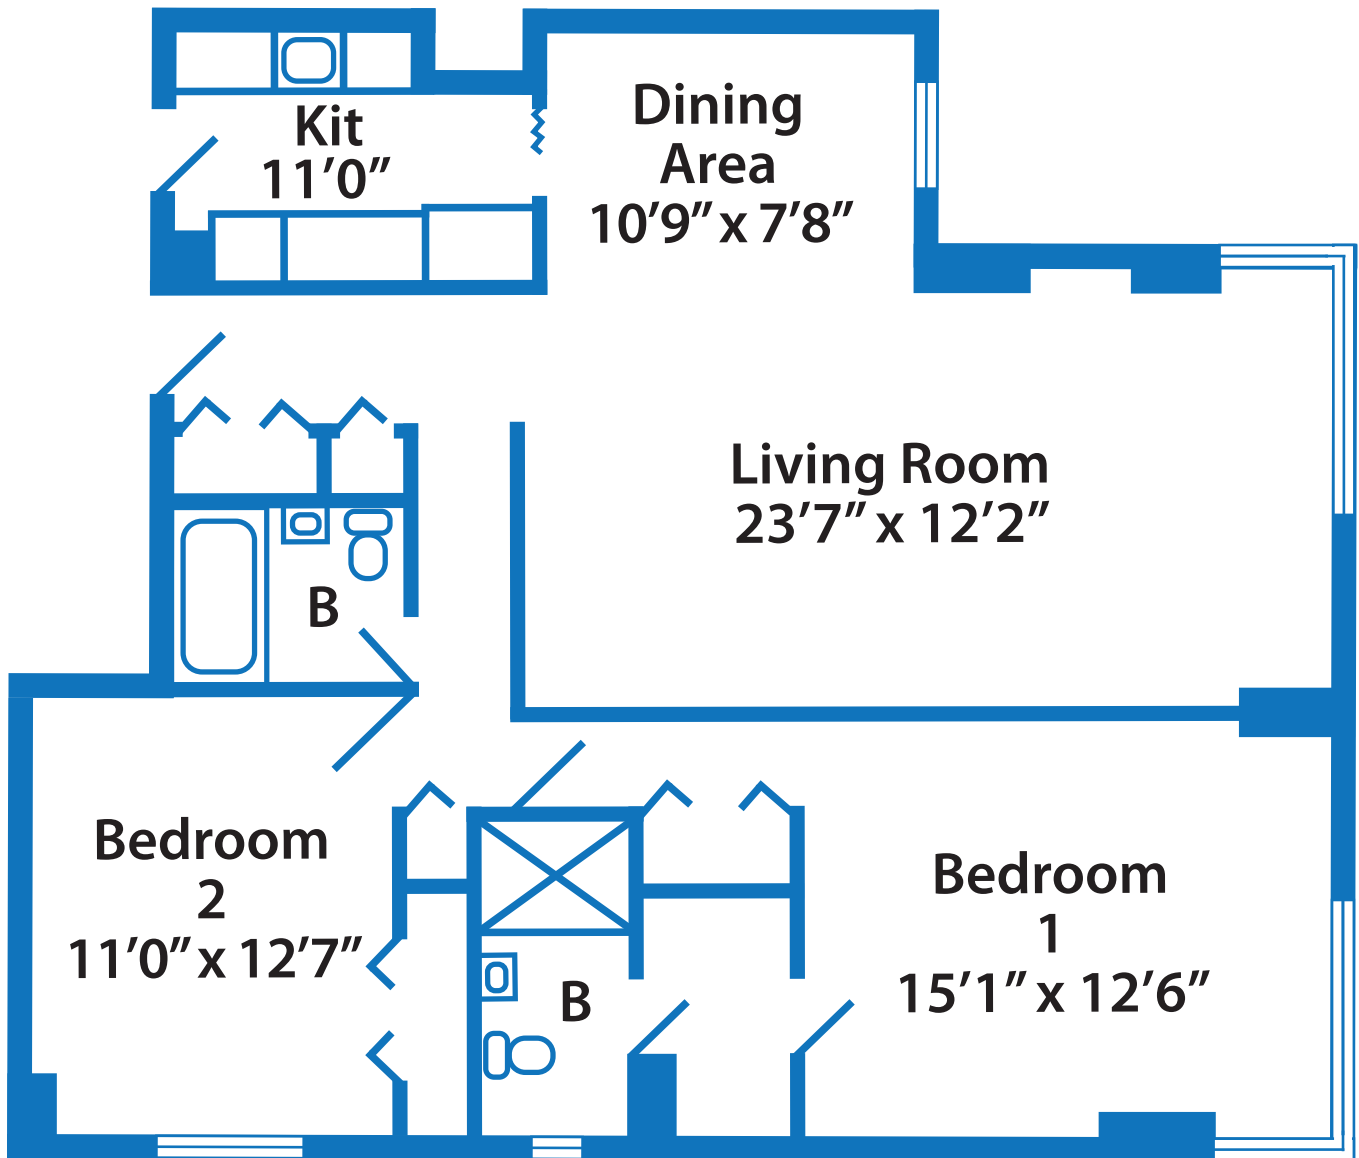

695 SqF

Unit Plan

Areas are approximate

5410 Connecticut Ave NW, Washington DC, 20015

Unit 5

1035 SqF

Unit Plan

Areas are approximate