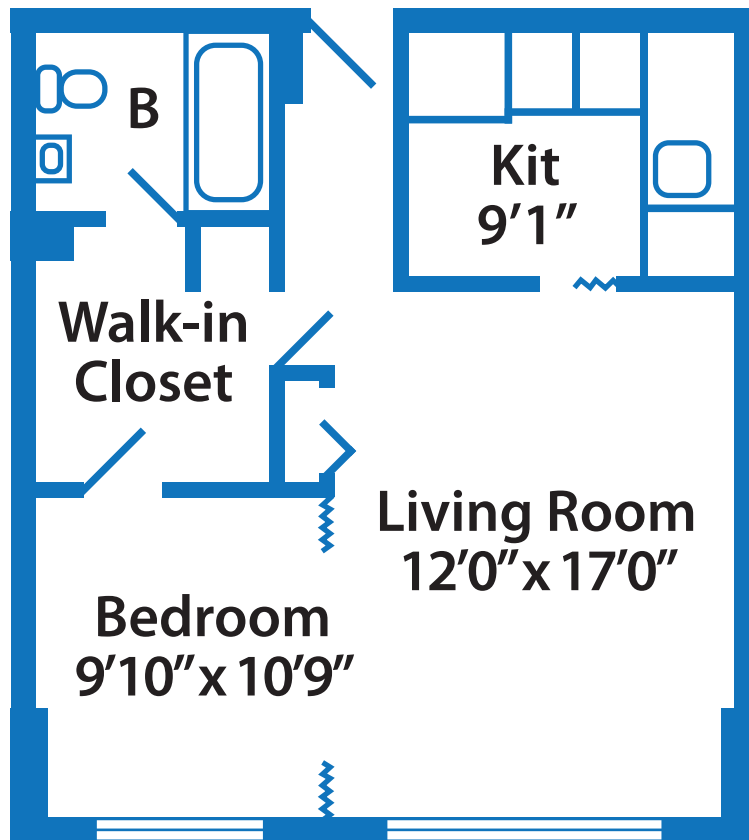

Unit 9

510 SqF

Unit Plan

Areas are approximate