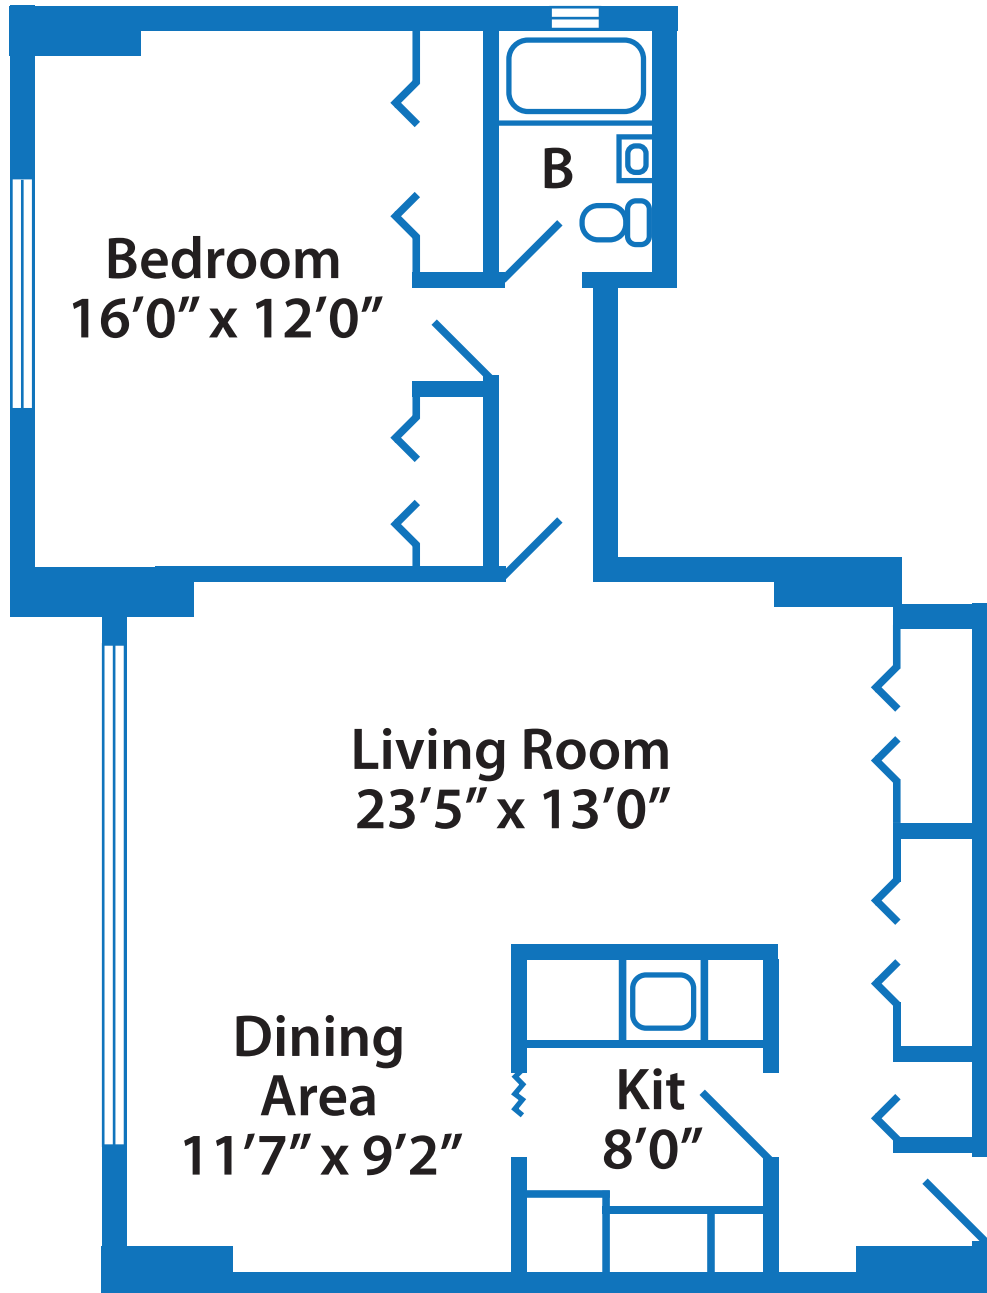

Unit 1

840 SqF

Unit Plan

Areas are approximate

5410 Connecticut Ave NW, Washington DC, 20015

Unit 2

905 SqF

Unit Plan