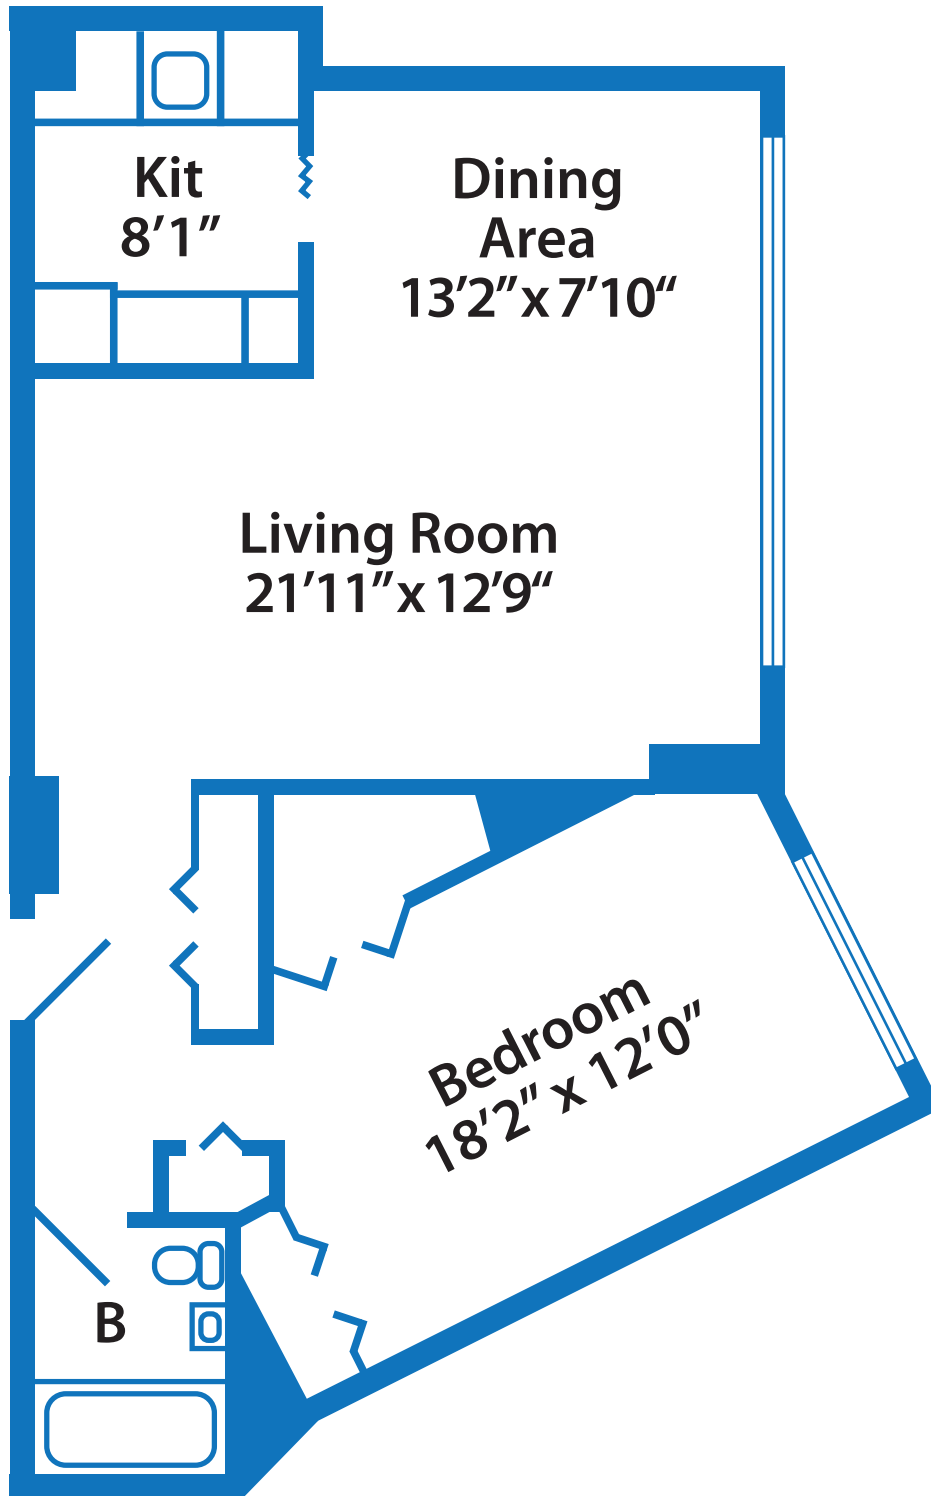

Unit 1

840 SqF

Unit Plan

Areas are approximate

5410 Connecticut Ave NW, Washington DC, 20015

Unit 2

905 SqF

Unit Plan

Areas are approximate

5410 Connecticut Ave NW, Washington DC, 20015

Unit 3

820 SqF

Unit Plan

Areas are approximate

5410 Connecticut Ave NW, Washington DC, 20015

Unit 4

695 SqF

Unit Plan

Areas are approximate

5410 Connecticut Ave NW, Washington DC, 20015

Unit 5

1035 SqF

Unit Plan

Areas are approximate