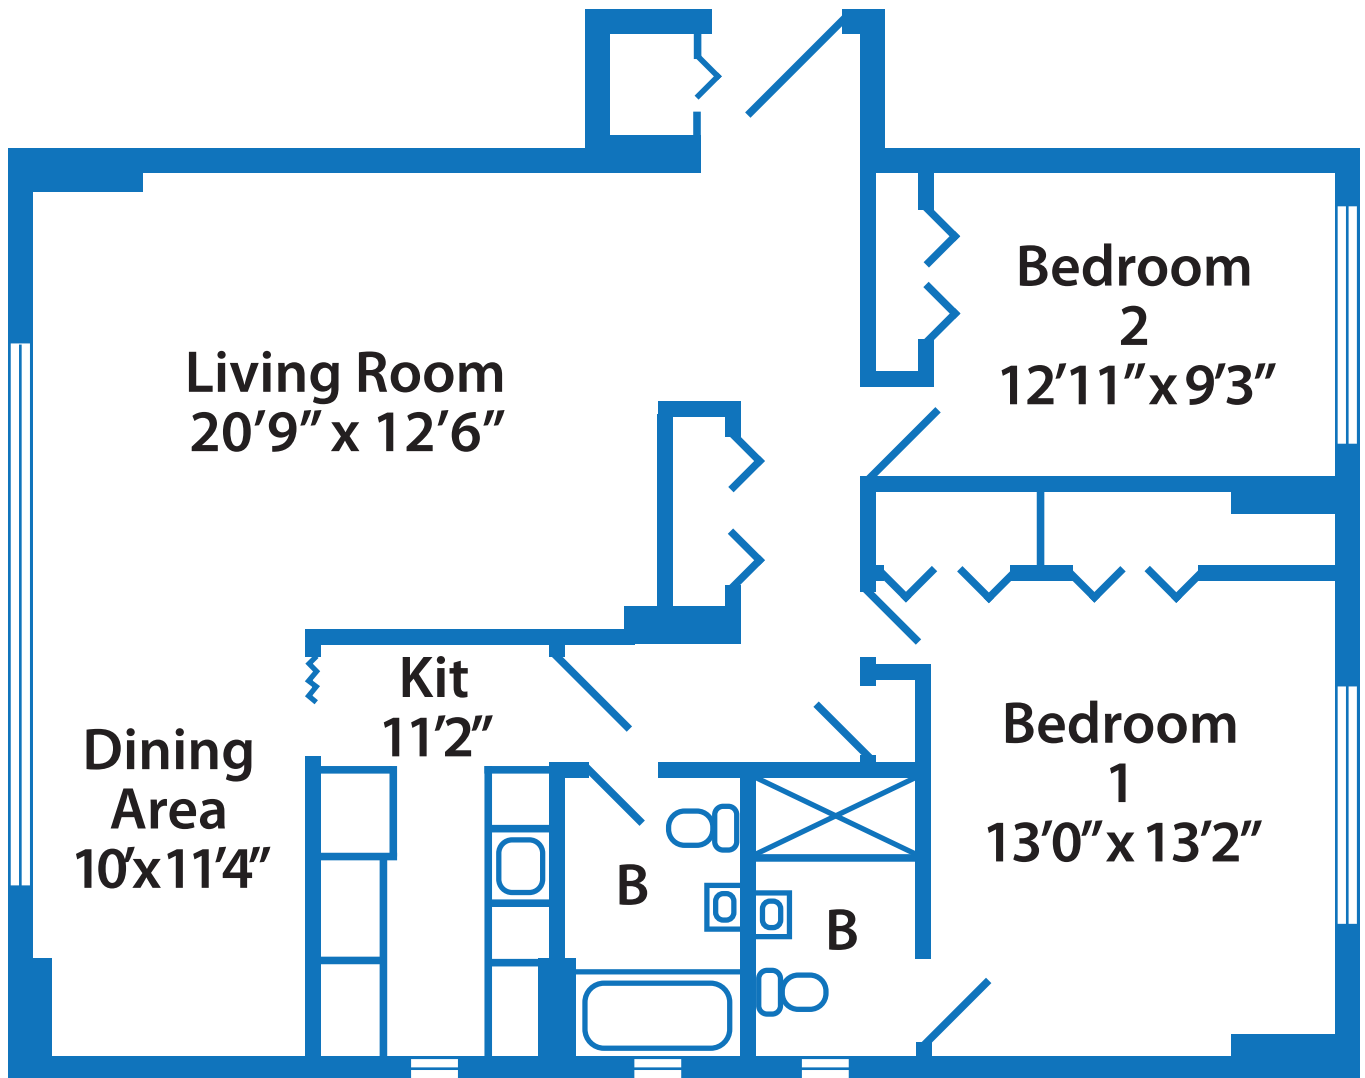

Areas are approximate

5410 Connecticut Ave NW, Washington DC, 20015

Unit 11

810 SqF

Unit Plan

Areas are approximate

5410 Connecticut Ave NW, Washington DC, 20015

Unit 12

1020 SqF

Unit Plan

Areas are approximate

5410 Connecticut Ave NW, Washington DC, 20015

Unit 13

800 SqF

Unit Plan

Areas are approximate