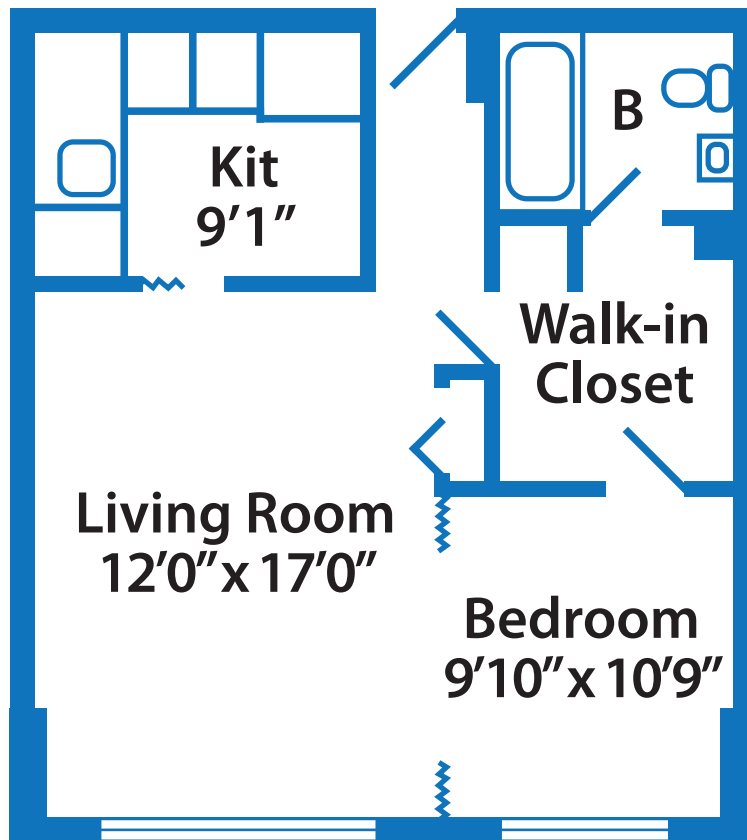

Unit Plan

Areas are approximate

5410 Connecticut Ave NW, Washington DC, 20015

Unit 8

510 SqF

Unit Plan

Areas are approximate

5410 Connecticut Ave NW, Washington DC, 20015