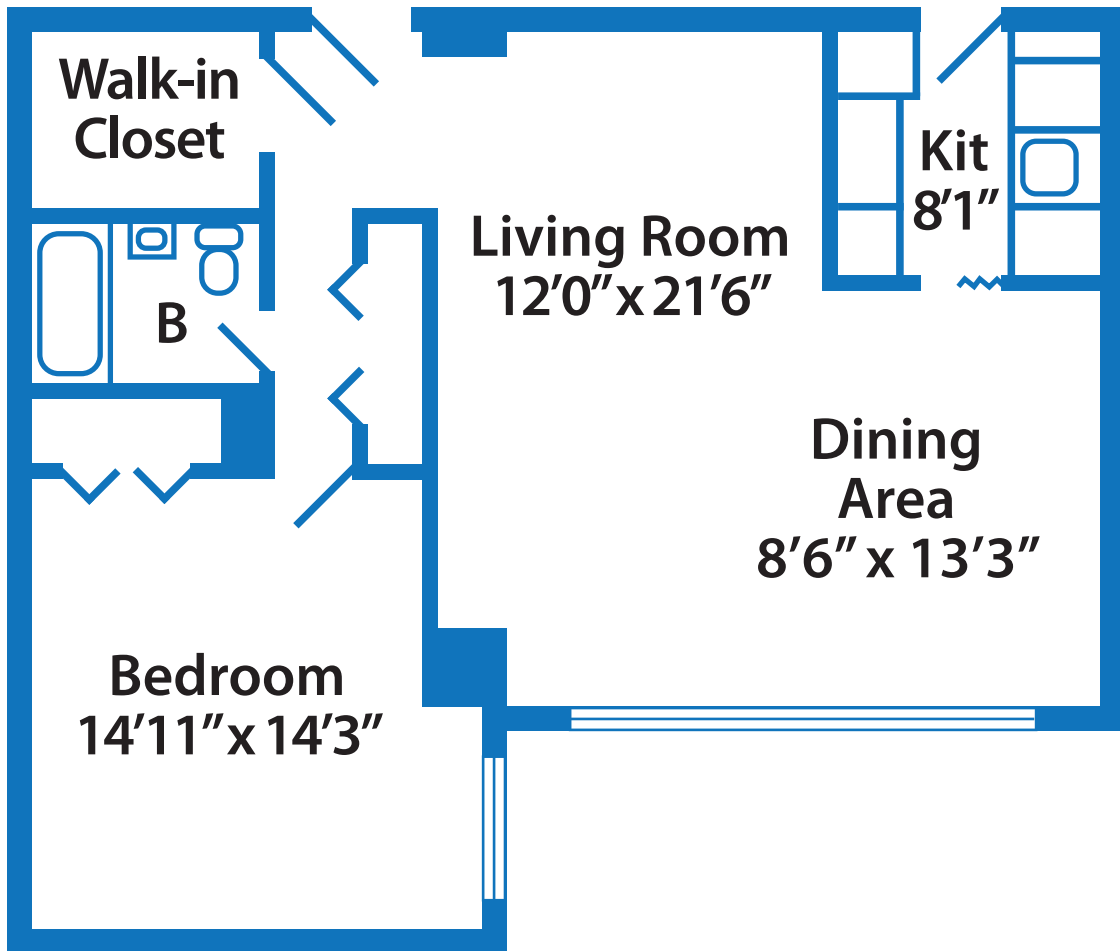

Unit 11

810 SqF

Unit Plan

Areas are approximate