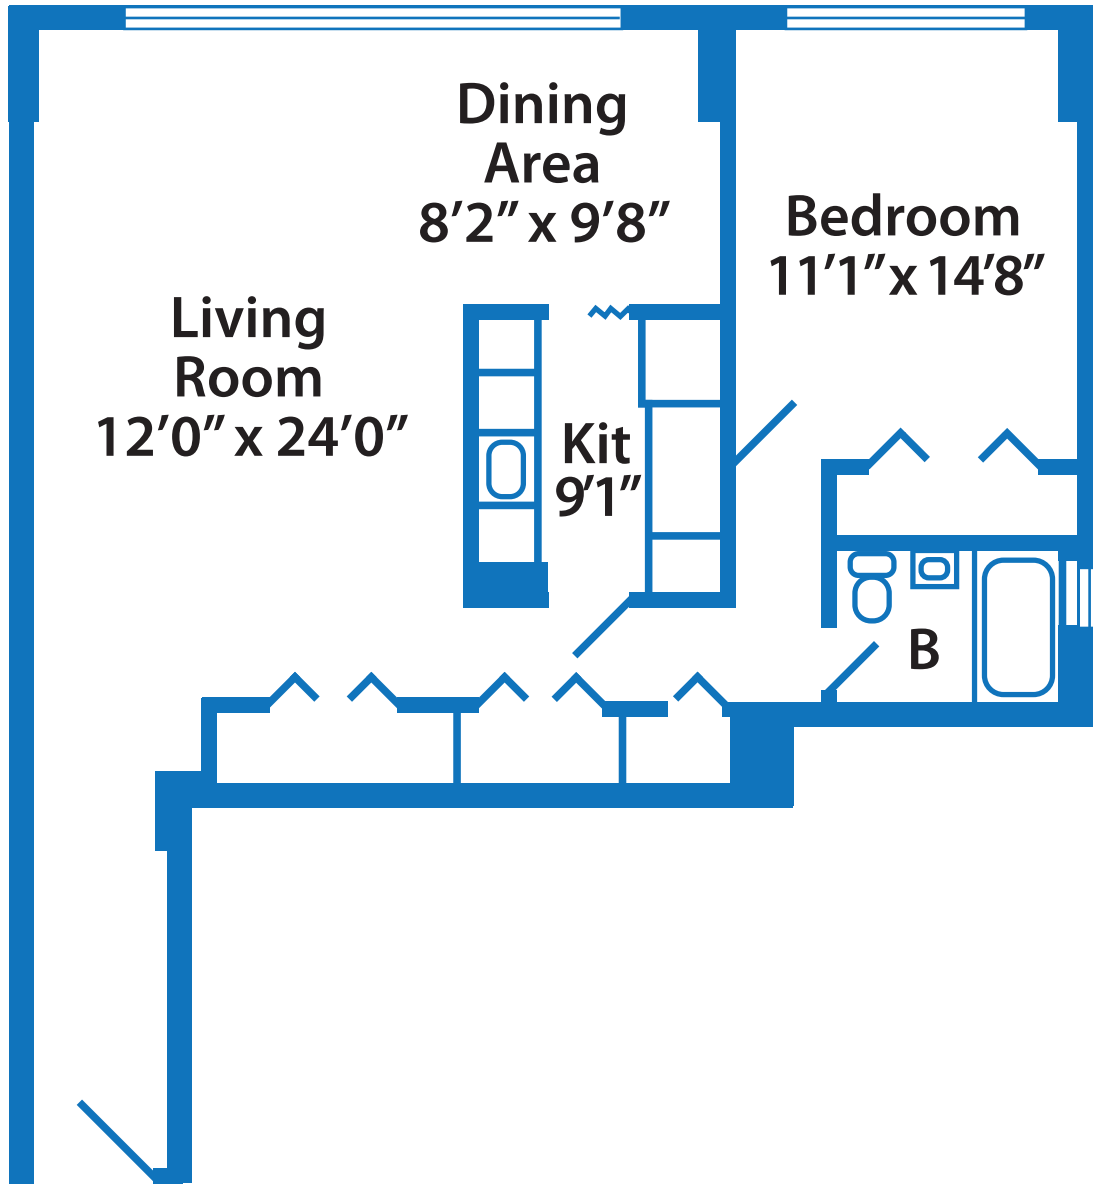

Unit Plan

Areas are approximate

5410 Connecticut Ave NW, Washington DC, 20015

Unit 16

730 SqF

Unit Plan

Areas are approximate

5410 Connecticut Ave NW, Washington DC, 20015