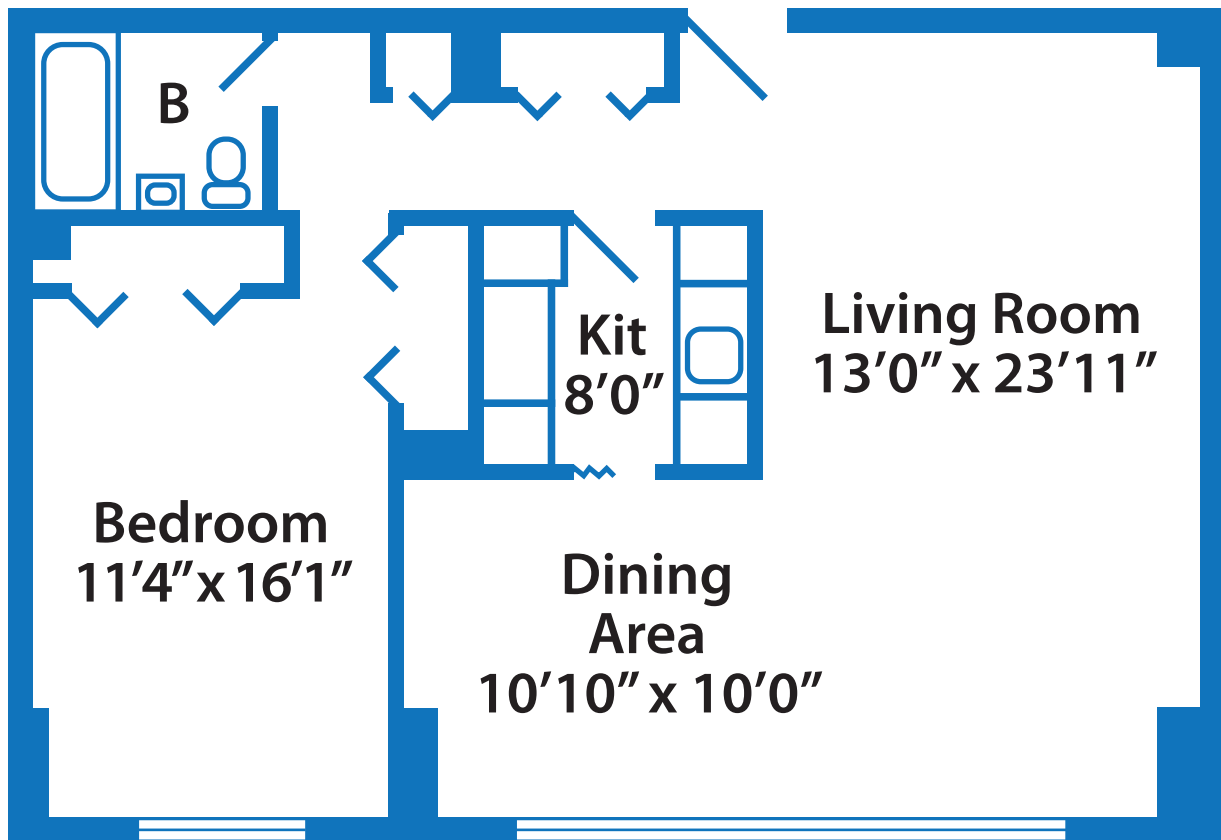

5410 Connecticut Ave NW, Washington DC, 20015

Unit 6

950 SqF

Unit Plan

Areas are approximate

5410 Connecticut Ave NW, Washington DC, 20015

Unit 7

825 SqF