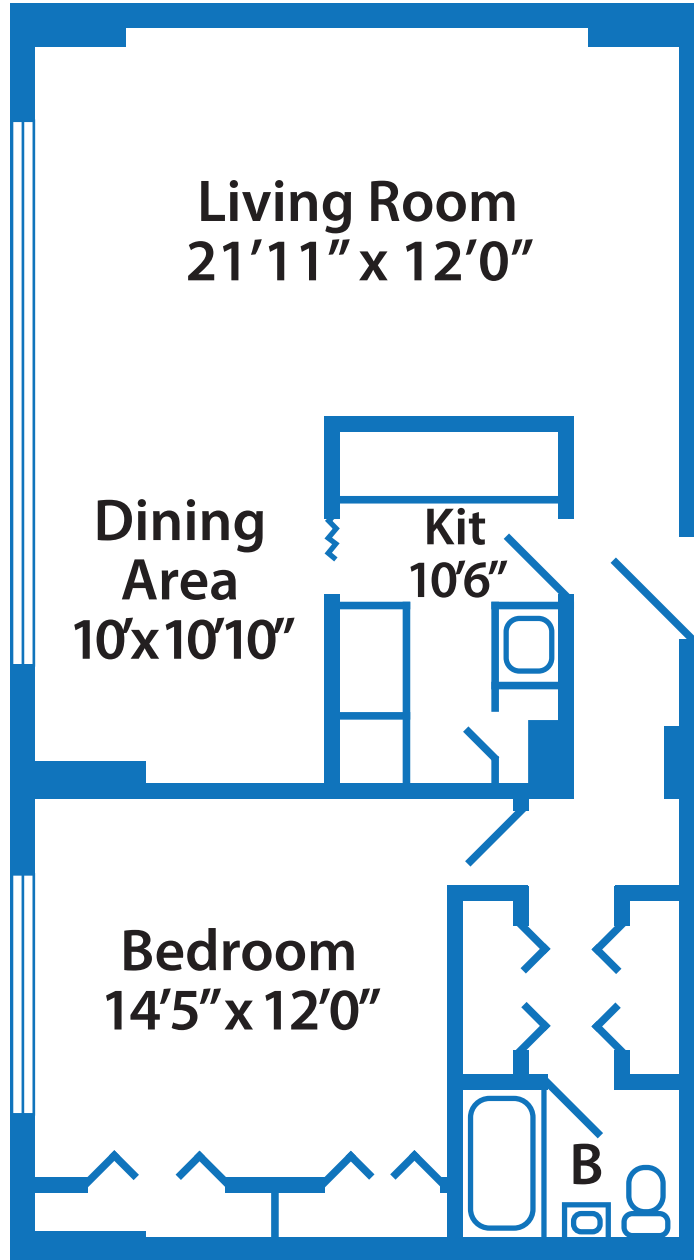

Unit 14

800 SqF

Unit Plan

Areas are approximate