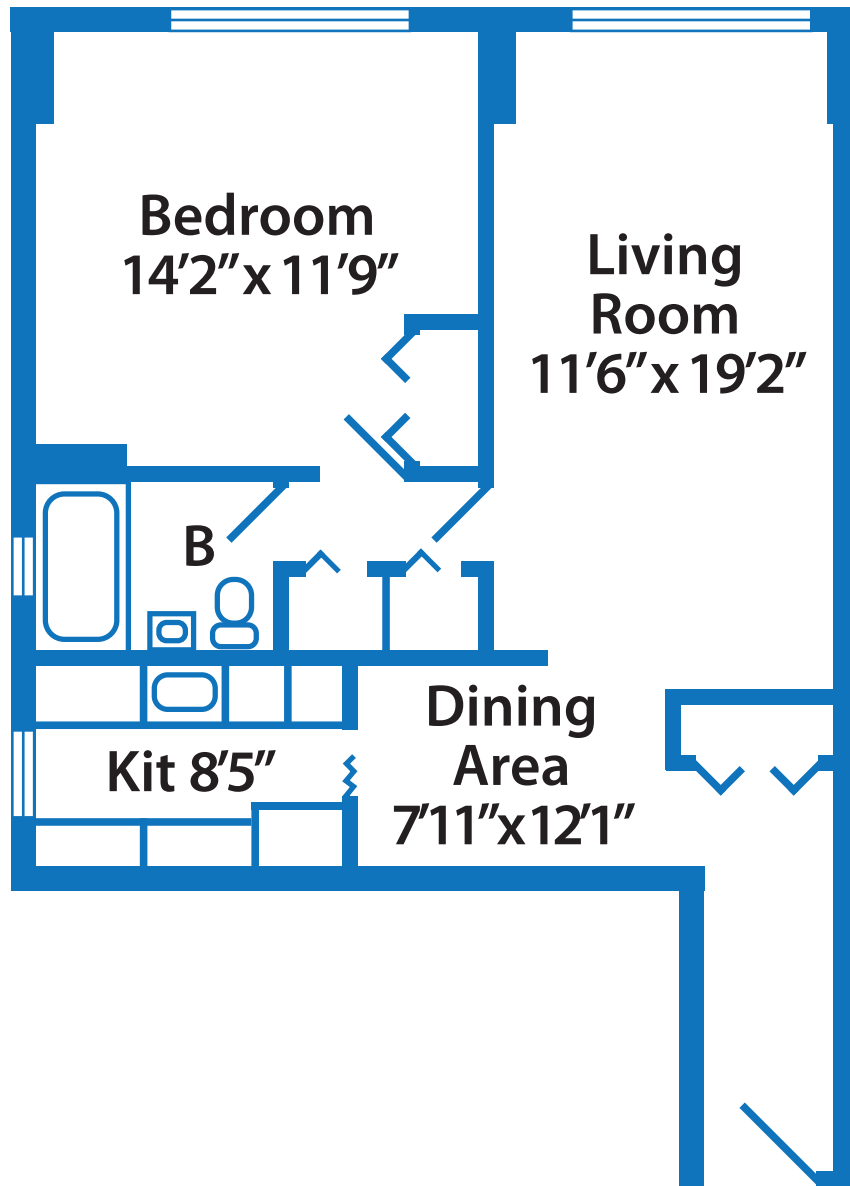

5410 Connecticut Ave NW, Washington DC, 20015

Unit 14

800 SqF

Unit Plan

Areas are approximate

5410 Connecticut Ave NW, Washington DC, 20015

Unit 15

670 SqF

Unit Plan

Areas are approximate

5410 Connecticut Ave NW, Washington DC, 20015

Unit 16

730 SqF

Unit Plan

Areas are approximate

5410 Connecticut Ave NW, Washington DC, 20015