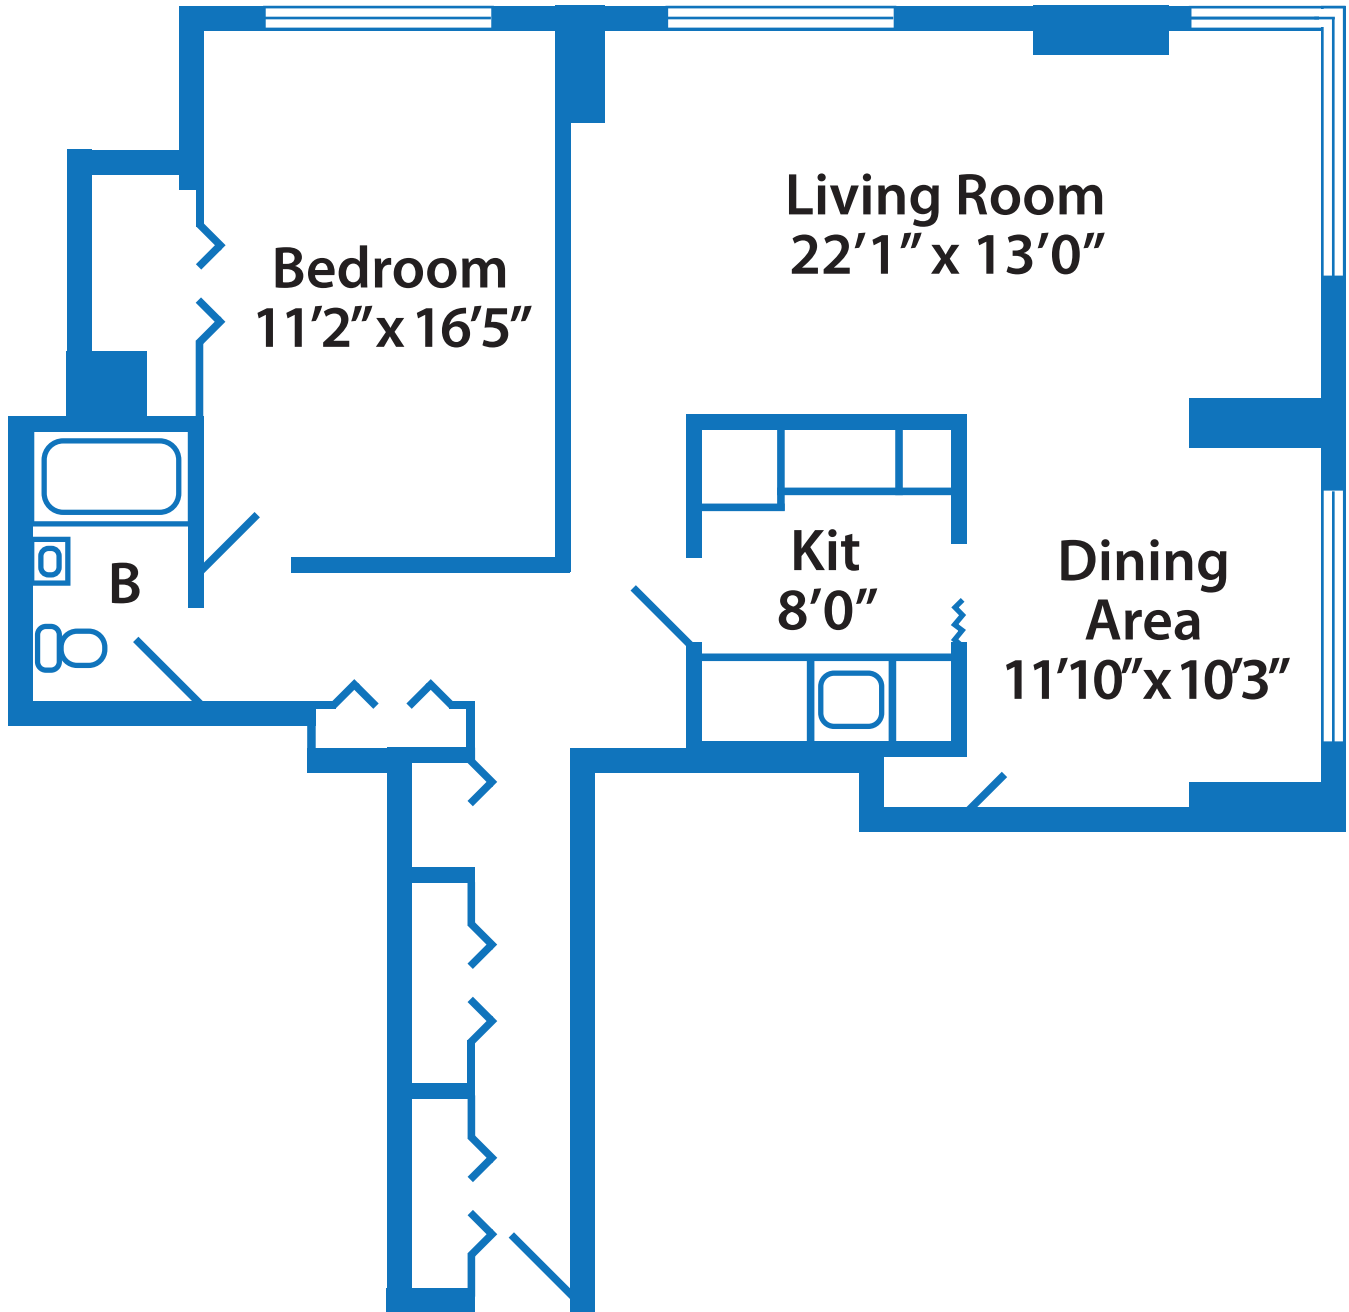

Unit 1

840 SqF

Unit Plan

Areas are approximate

5410 Connecticut Ave NW, Washington DC, 20015

Unit 2

905 SqF

Unit Plan